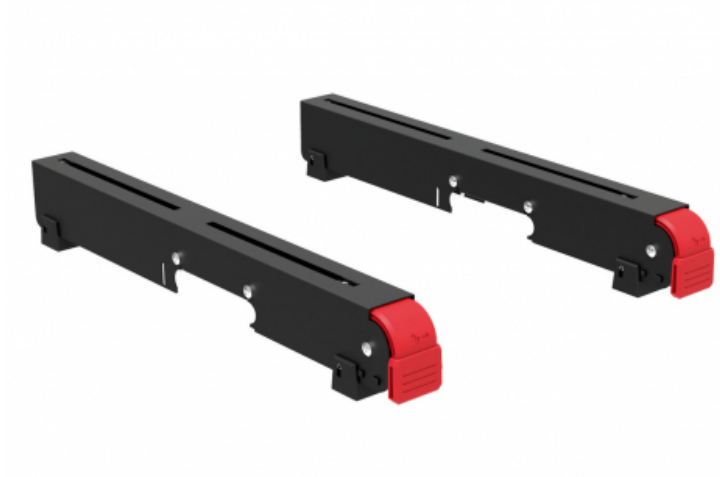

Machine carrier KSU 100/251/401 (629008000)

Order no. 629008000

EAN 4007430302250

Product may differ from Image

- For the easy and safe installation of tall standard mitre saws of renowned manufacturers on the machine stands KSU 251 and KSU 401
- Contents: 2 pieces